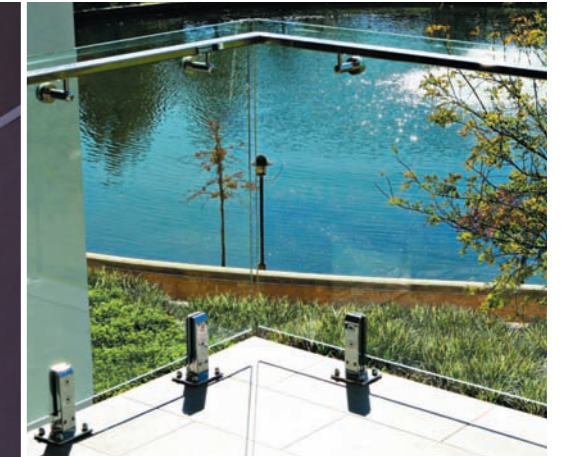

Products and services such as the pool fencing and balustrades feature long lasting finishes that ensure minimum maintenance and come in quality stainless steel.

They're custom-built to suit individual styles and complement the area being installed, allowing maximum visibility with minimum disruption to the view or pool area.

With its diverse range and extended knowledge of the field, Cooling Brothers can make any job and budget achievable.

**BALUSTRADE AND POOL FENCING**  
frameless or semi-frameless, as required.

**ARCHITECTURAL GLASS**  
projects and applications.