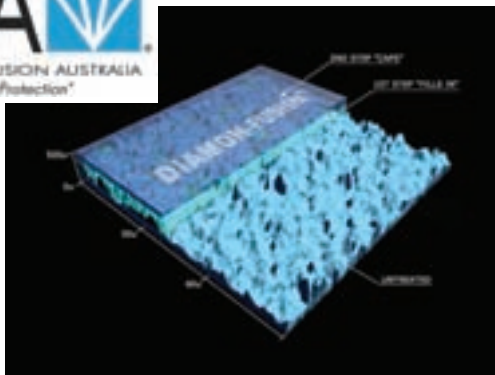

DIAMOND-FUSION