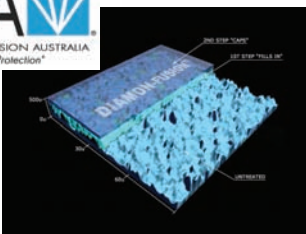

v Frameless Shower Screens

^ Splash Backs in a variety of colours

> Semi Frameless Shower Screens

Diamond-Fusion

A patented process that makes glass water repellent and scratch resistant, making it harder to scratch and break and reduces cleaning time by up to 90%