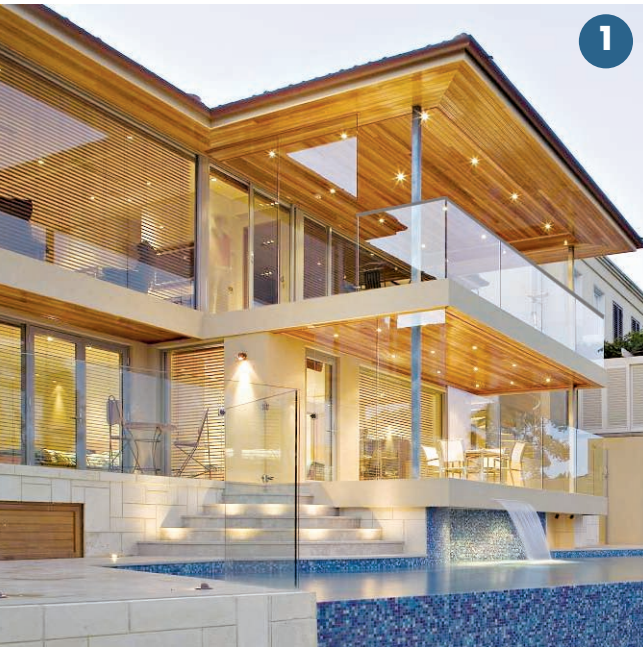

Cooling **Brothers**

GLASS COMPANY

Where Beauty Meets Precision

- 1** Frameless Pool Fencing
- 2** Custom Laminated Pool Wall
- 3** Semi-Frameless Pool Fence
- 4** Stirrup Mounted Pool Fence
- 5** Planar Frameless Balustrade

v Frameless Shower Screens

^ Splash Backs in a variety of colours

> Semi Frameless Shower Screens

Diamond-Fusion

A patented process that makes glass water repellent and scratch resistant, making it harder to scratch and break and reduces cleaning time by up to 90%